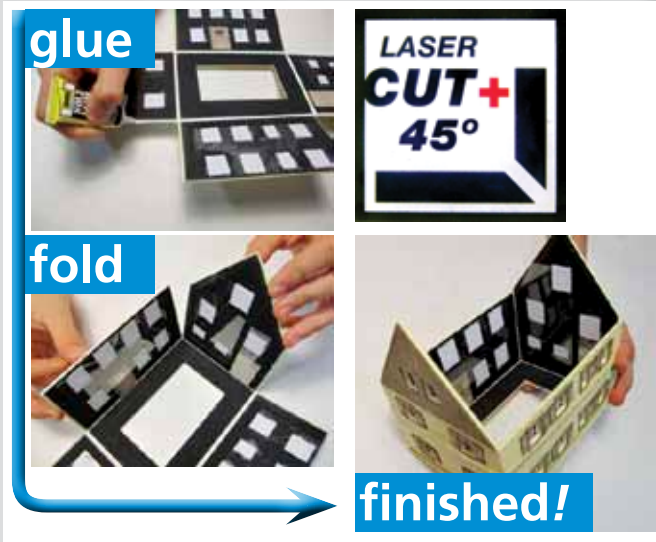

## Thinking Turntable

by Fleischmann

Turn your Locos with the Thinking Turntable by Fleischmann, and be the envy of other modellers. (HO and N).

Using the turntable-operating switch 6910, each desired track exit can be set and individually controlled and electrically switched on or off. All other exits (even the one directly opposite) can remain without power. Digital-ready.