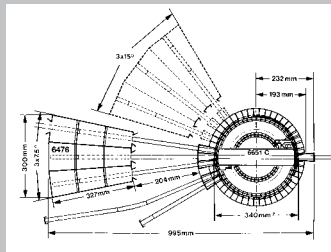

Turn your Locos with the Thinking Turntable by Fleischmann, and be the envy of other modellers. (HO and N).

Using the turntable-operating switch 6910, each desired track exit can be set and individually controlled and electrically switched on or off. All other exits (even the one directly opposite) can remain without power. Digital-ready.

Get your FREE Fleischmann Sample Track

PROFI-Track

in HO or N-gauge.

Please nominate the gauge. Profi-track is pre-ballasted base, nickel-silver rails. The sample of track will come with a track-planning booklet. Send SAE or fax.